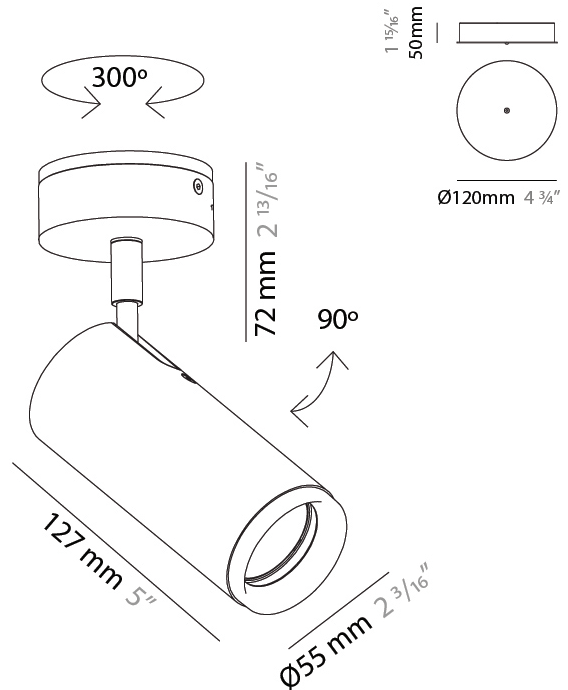

PROJECT	_____
TYPE	_____
SPECIFIER	_____
QUANTITY	_____
DATE	_____

HAUL - WALL SURFACE

D93243-

base number   Finish
Options

1. To build a product code in our configurator select the specify button on the base model # product page
2. To build a manual product code on this datasheet choose from the options listed below in blue font and add the suffix to the base model #

GENERAL

Series: Haul
Subseries: Haul - Wall
Brand: Milan
Division: Design
Mounting Type: Surface
Mounting Location: Wall
Subcategory: On/Off Switch

PHYSICAL

Shape: Cylinder
Diameter (mm): 55
Diameter (in): 1 ⁹/₁₆
Length (mm): 83
Length (in): 3 ¹/₄
Height (mm): 100
Height (in): 3 ¹⁵/₁₆
Extension (mm): 120
Extension (in): 4 ³/₄
Light Distribution: Adjustable / Direct
Fixture Finish: MWL / MBQ
Fixture Material: Extruded Aluminum

ELECTRICAL

Lamp Type: LED
Input Wattage (W): 7
Dimming: Electronic Low Voltage Dimming
Input Voltage (V): 120Vac Direct Line

LED

Number of LEDs: 1
Color Temperature (°K): 3000
Max. Delivered Lumen (lm): 665
CRI: >90 CRI
Lamp Life (hrs): 50000

OPTICAL

Beam Angle: 35

RATINGS AND CERTIFICATIONS

Certified By: Certified for North American Standards
IP rating: IP20